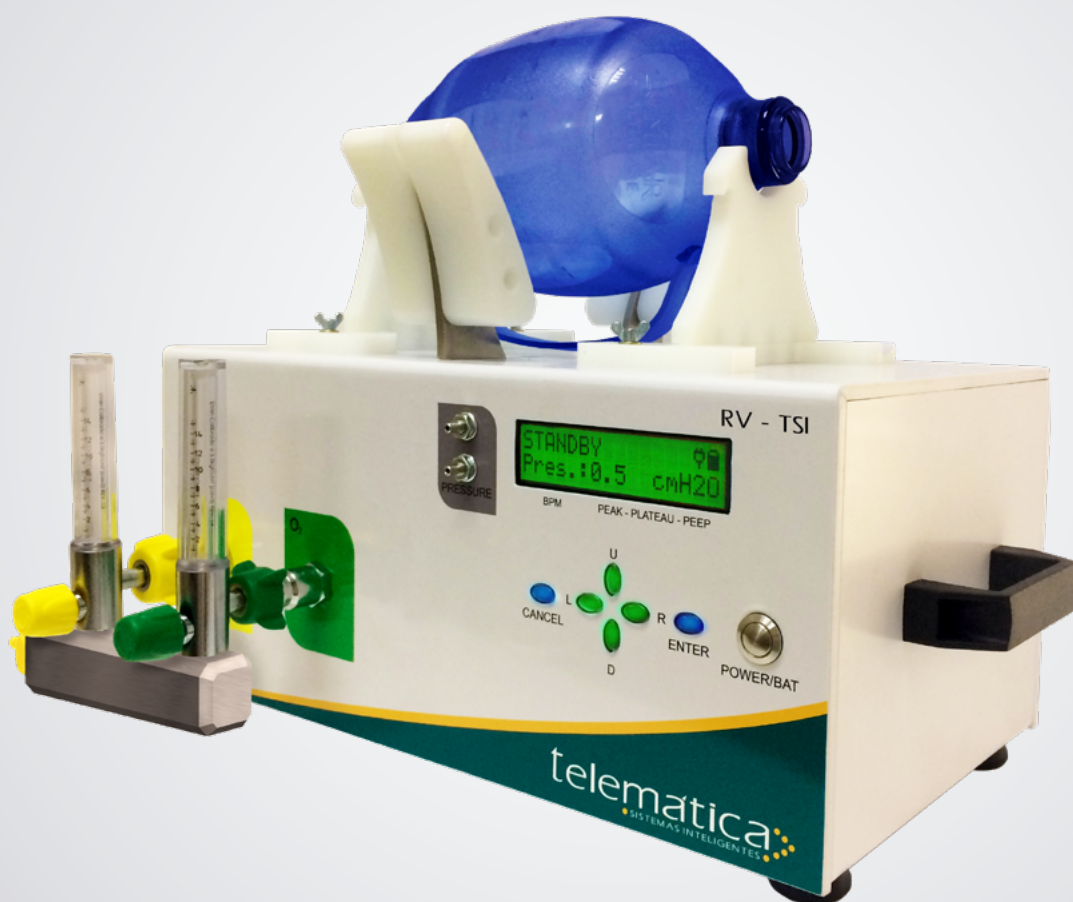

# TSI Automated Respiratory Support

This is a low-cost respiratory support device, developed for use in cases of mass casualties and low-resource environments (automated Ambu®). This equipment performs ventilation from a conventional bag-valve mask (BVM) eliminating a human operator for this action, as well as enabling a hospital to maximize the use of its assets. Provides assured tidal volume with assisted/controlled modes for patients with respiratory failure.

It is a light equipment (8kg) which facilitates its transport with practical handle.

It has a long-life rechargeable internal battery (>2h autonomy).

#### VENTILATION MODE:

- VCV – Volume-controlled ventilation (time cycled);
- VCVA – Volume-controlled ventilation assisted.

#### ADJUSTABLE PARAMETERS:

- Tidal volume (ml);
- Frequency (bpm);
- Maximum Pressure;
- INS:EXP Ratio;
- Inspiratory Pause;
- FiO<sub>2</sub> (through flowmeters).

Equipped with a LCD Display, the ventilator allows the adjustment of parameters, visualization of ventilation monitoring data, alerts and alarms.